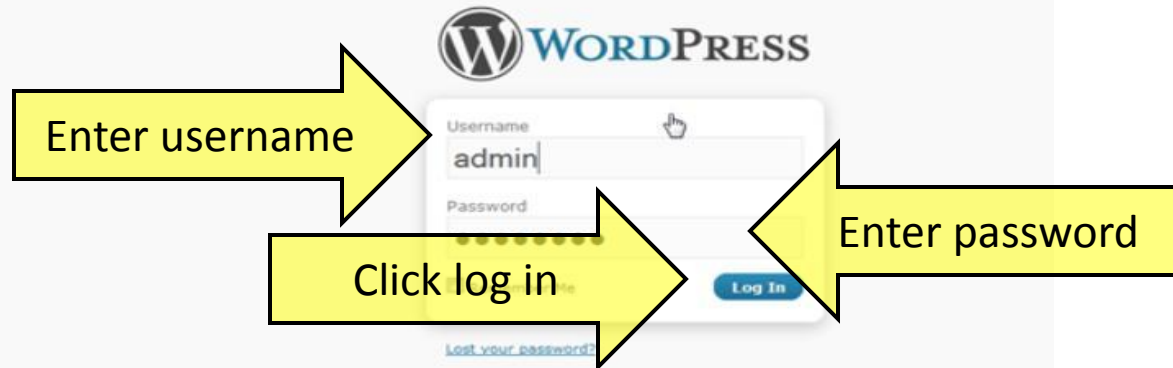

# “Set up Featured Content Gallery Plugin”

In order to set up the featured content gallery you must login on your wordpress account. Enter the **username** and the **password** then click **log in** .